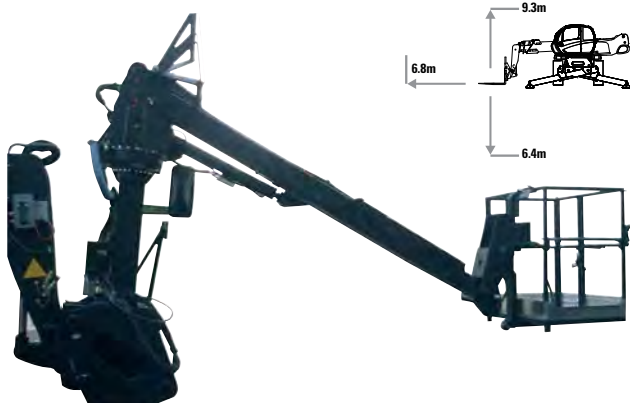

# AERIAL JIB 2

- Maximum safety in people lifting.
- Positive and negative work area, 170°/ 170° boom rotation.
- Telescopic boom.
- Legally approved for 2 people.  
(platform capacity includes 2 people).

\*Assembly kit required:  
 - MRT Easy €B, MRT-X Easy: ref. 724380  
 - MRT 2145 Easy: ref. 53022566  
 - MRT 2150/2550 St4: ref. 53017344  
 - MRT 3255: ref. 53020179

	Aerial Jib 2
Platform capacity (including workers) (kg)	200
Working width (m)	1.1
Slewing	340°
Number of people (legally approved)	2
Weight (kg)	1100